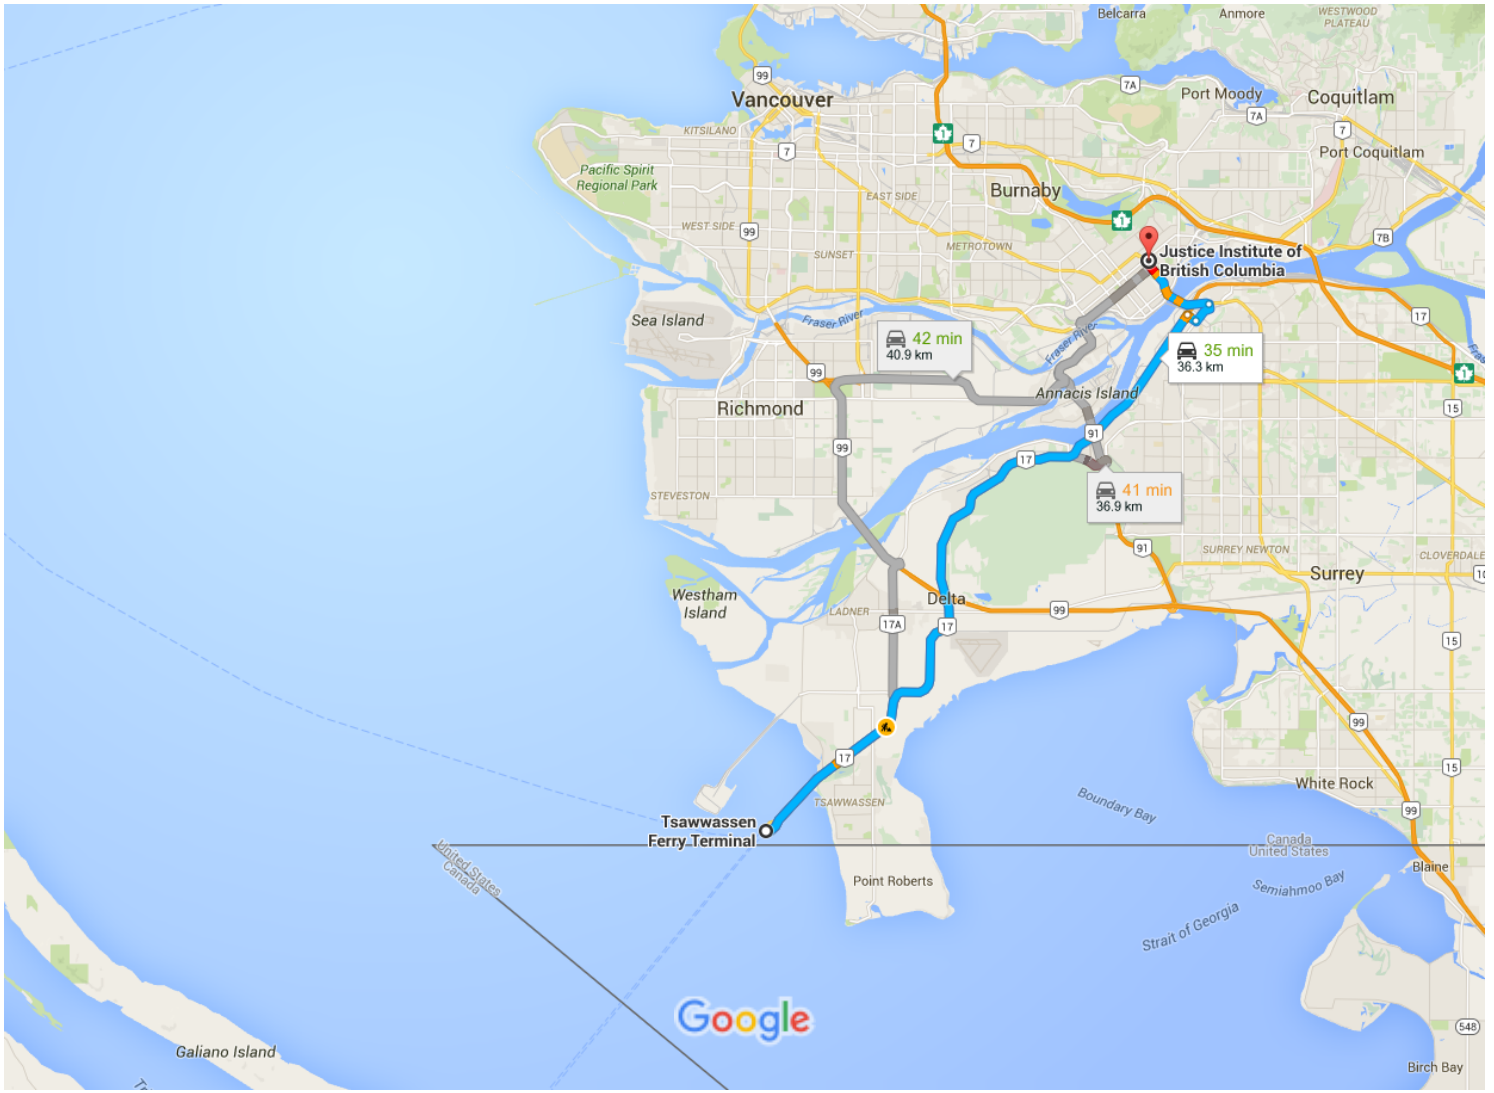

Tsawwassen Ferry Terminal, Delta, BC to Justice Institute of British Columbia

Drive 36.3 km, 35 min

Map data ©2016 Google 5 km

Tsawwassen Ferry Terminal

-  1. Head southwest toward BC-17
180 m
-  2. Continue straight onto BC-17
31.0 km
-  3. Turn right onto Old Yale Rd (signs for Old Yale Road (East) E)
450 m
-  4. Turn left onto 120 St/Scott Rd
1.1 km
-  5. Use any lane to take the ramp onto King George Blvd/BC-99A N
 Continue to follow BC-99A N
 Destination will be on the right
3.5 km

Justice Institute of British Columbia

715 McBride Boulevard, New Westminster, BC V3L 5T4

These directions are for planning purposes only. You may find that construction projects, traffic, weather, or other events may cause conditions to differ from the map results, and you should plan your route accordingly. You must obey all signs or notices regarding your route.

Google Maps